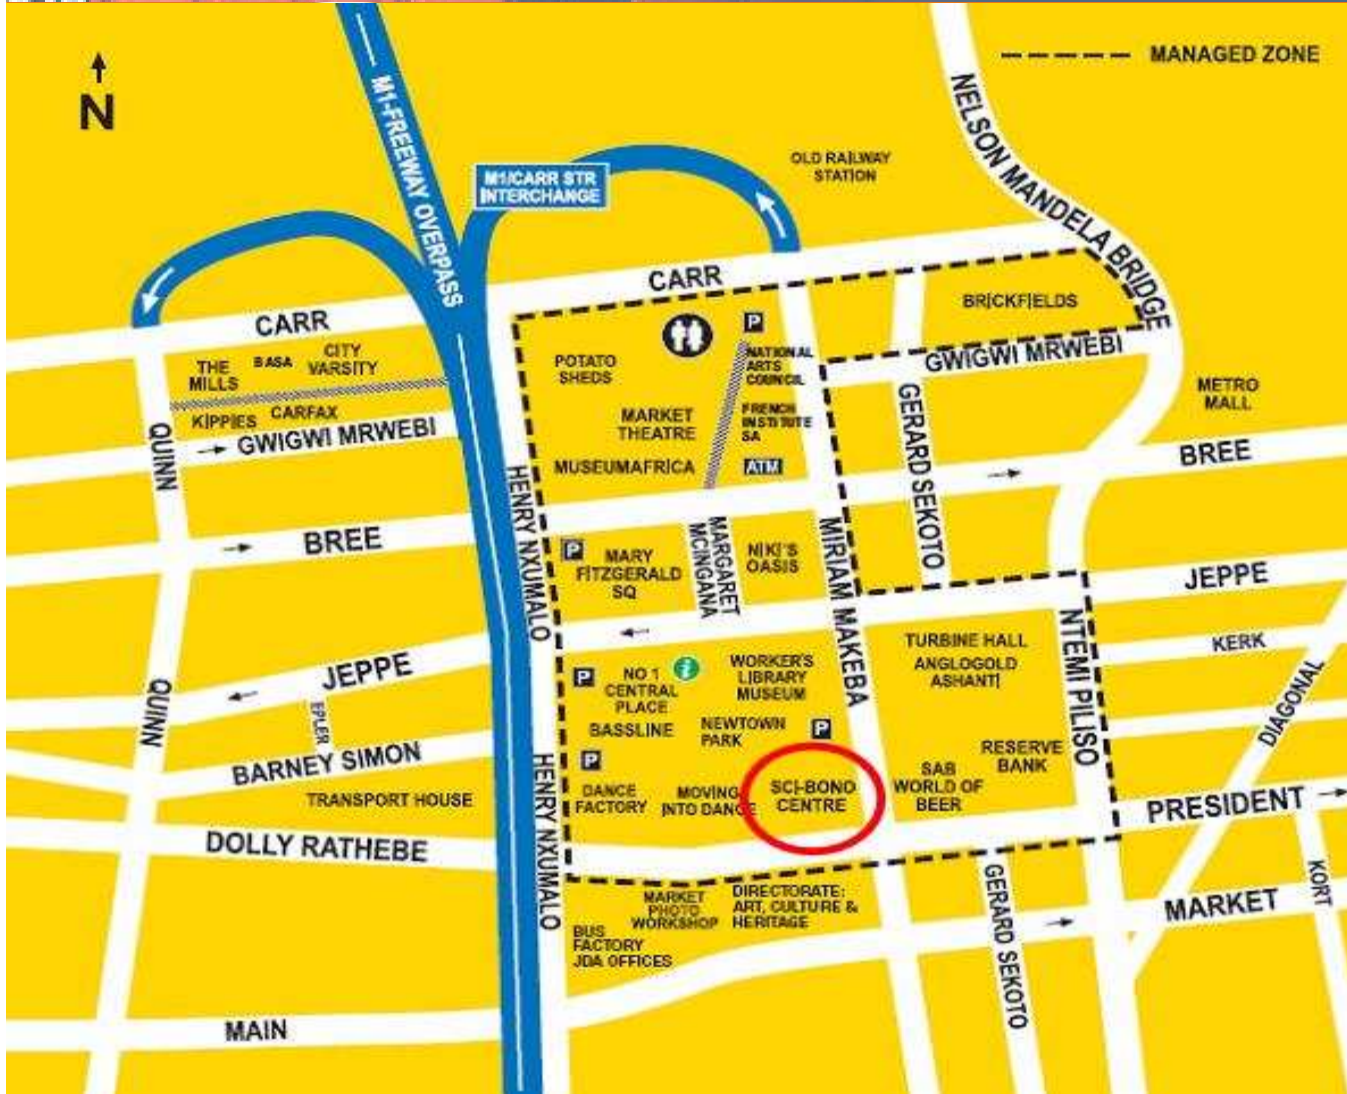

# GETTING TO SCI-BONO

### From the East & West

Take the **M2 East or West** and get onto the **M1 North**.

### From the South

Take the **Carr St** off ramp from the **M1 North**. Turn left into **Carr St**. Turn right into **Miriam Makeba St**. Cross **Gwigi Mrwebi St, Bree St** and **Jeppe St**. Sci-Bono is on the right

### From the North

Take the **Jan Smuts** off ramp from the **M1 South**. Go through Braamfontein and straight over the **Nelson Mandela Bridge**. At the first traffic light, turn right into **Carr St**. At the first traffic light, turn left into **Miriam Makeba St**. Cross **Gwigi Mrwebi St, Bree St** and **Jeppe St**. Sci-Bono is on the right